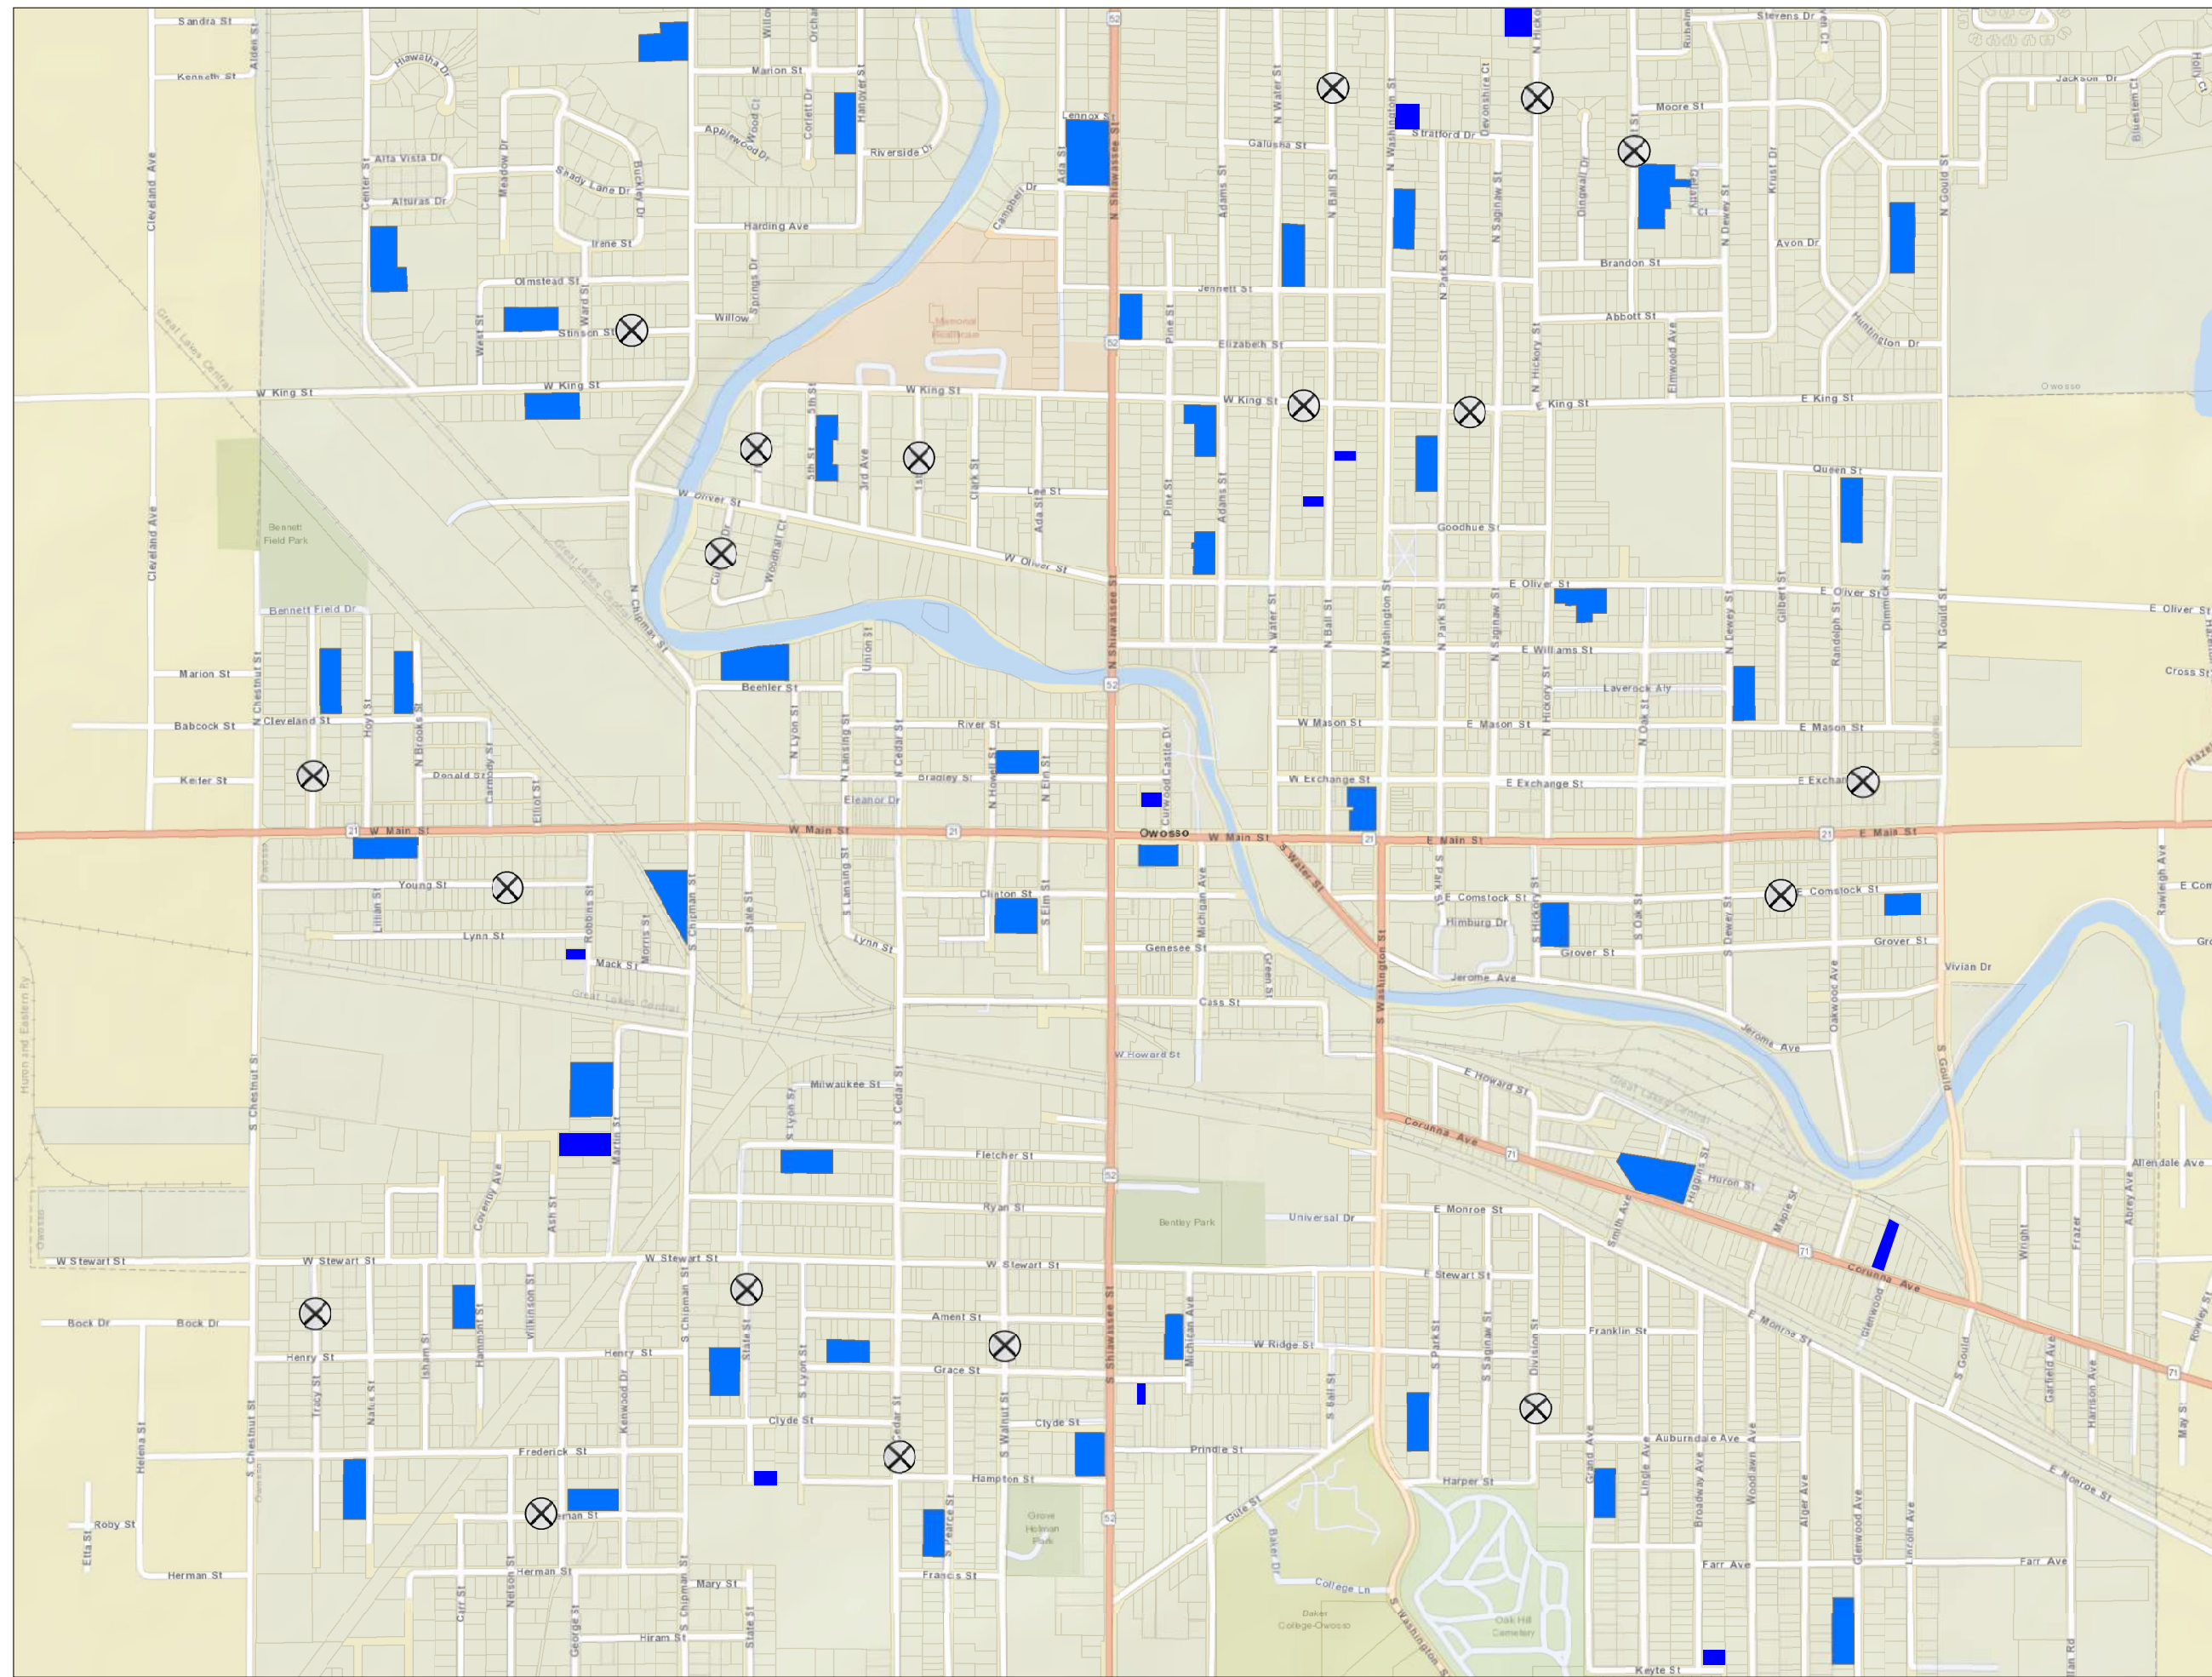

Site Investigation Locations

- City Parcels
- Private Property Check Locations
- X City Right of Way Checks Locations

Source: Data provided by Bing. OHM Advisors does not warrant the accuracy of the data and/or the map. This document is intended to depict the approximate spatial location of the mapped features within the Community and all use is strictly at the user's own risk.

Coordinate System: NAD 1983 StatePlane Michigan South FIPS 2113 IntlFeet

Map Published: June 5, 2018